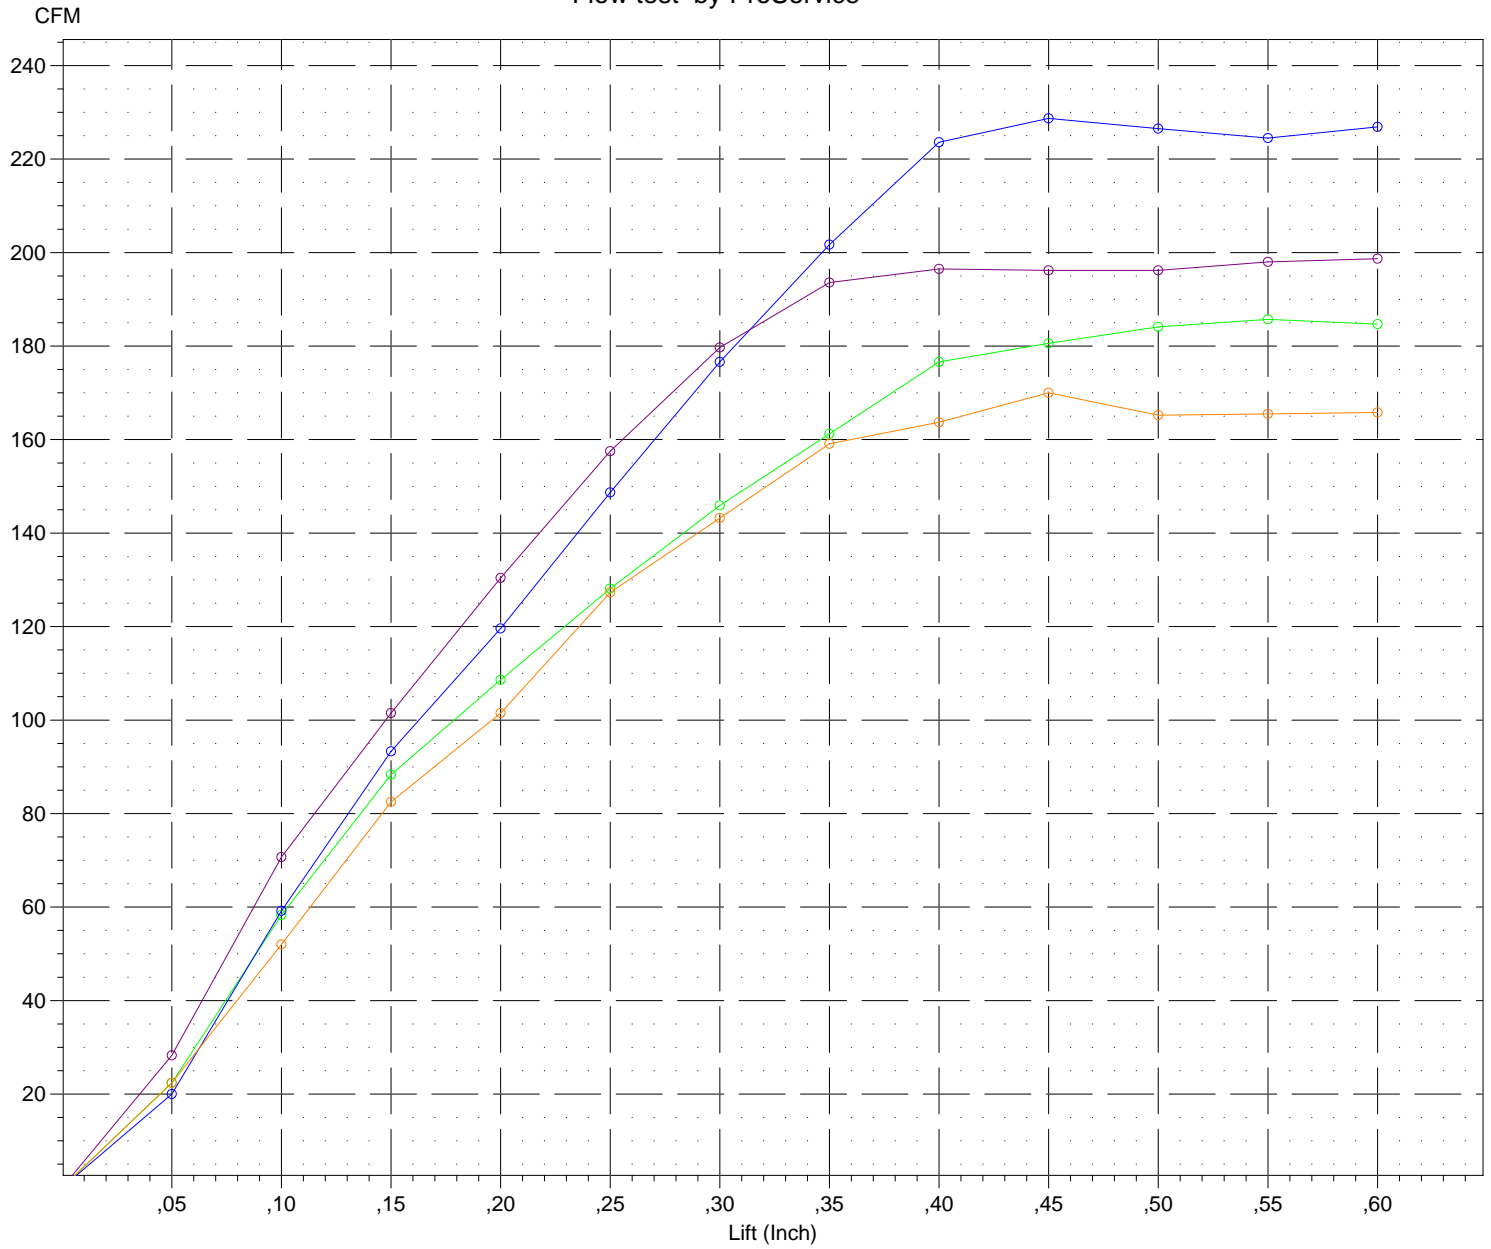

Flow Pro Graph

Flow test by ProService

Line Color	Operator	Date	Time	Test Name	Operator	Customer
Green	Erik	2009-12-09	13:51	ScreminEagle OEM EX	Erik	ProService
Blue	Erik	2009-12-09	11:34	ScreminEagle OEM IN	Erik	ProService
Orange	Erik	2009-12-09	19:28	TwinCam88 -06 OEM EX	Erik	ProService
Purple	Erik	2009-12-09	19:45	TwinCam88 -06 OEM IN	Erik	ProService
Yellow				OEM TwinCam 88 99-06 Baseline IN		